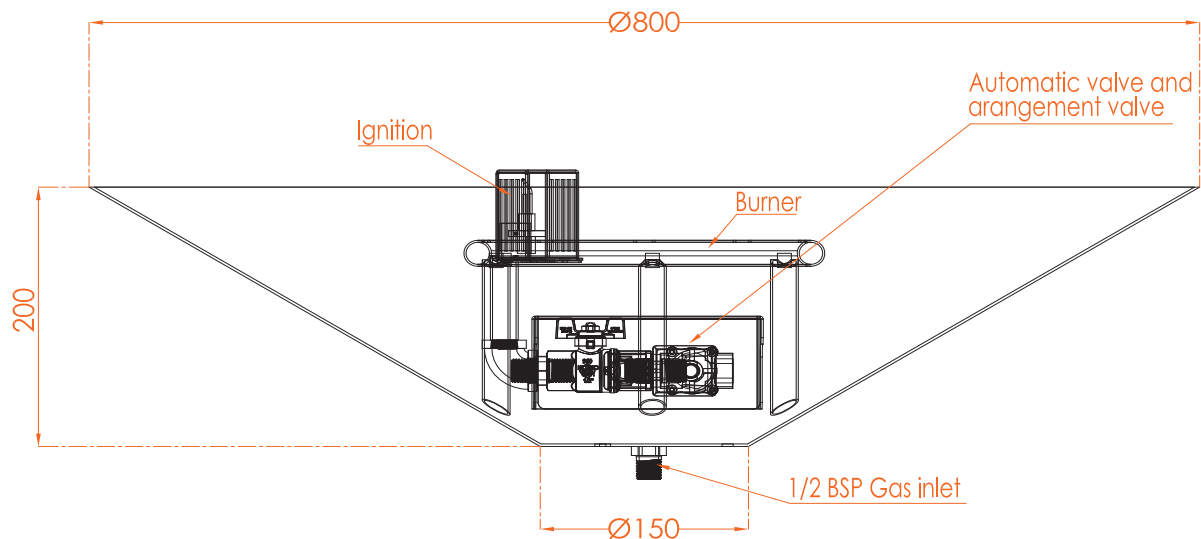

- ✓ All-Weather Electronic Ignition System (AWEIS)
- ✓ Robust Stainless Steel Body
- ✓ Different Size Options
- ✓ Contact us for the bowl

AquaFIRE BOWL

Schematic :

TECHNICAL DETAILS

MODEL : AquaFIRE BOWL

DIMENSION A : 800 mm

DIMENSION B : 150 mm

DIMENSION C : 200 mm

POWER & DMX : Combo Cable

VOLTAGE : 24 VDC

MATERIAL : Stainless Steel

PRODUCT NO : 1140